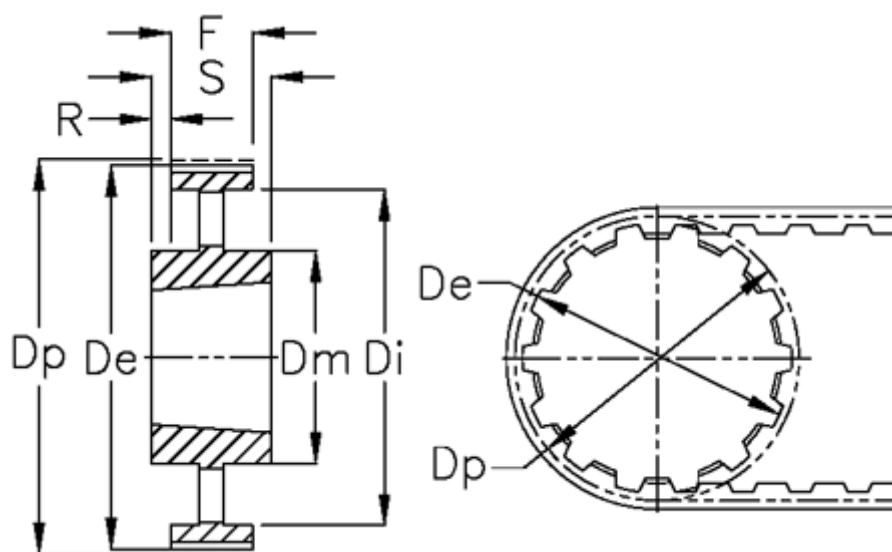

Article number: 604130136015

Description: Taper bored timing belt pulley
HTD 136 5M 15 TL 2012

Measures

De	= 215.31	S	= 32
Di	= 199	Tooth number	= 136
Dm	= 110	Type	= 5M
Dp	= 216.45	Weight	= -
F	= 20	Width	= 15
For bushing	= 2012		
Max bore	= 50		
r	= 6		